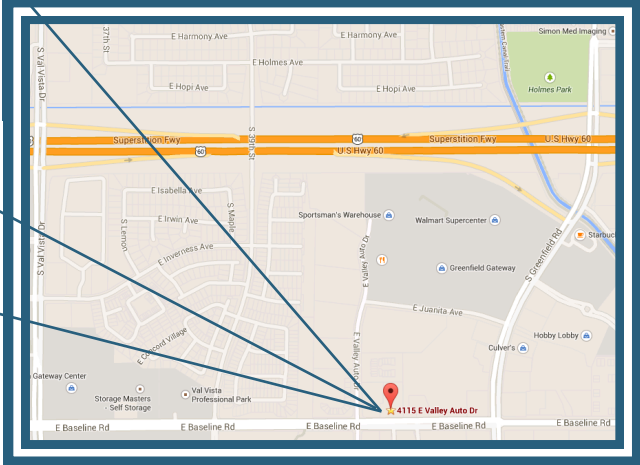

Teresa Bear

Greenfield Business Center

**Mesa Office Address:
4115 E Valley Auto Drive, Ste 104
Mesa, AZ 85206**

Driving Directions to Mesa Office

1. From the US 60 Freeway, take the Greenfield Road exit.
2. Head south on Greenfield Road and turn right on Baseline.
3. Take a right at the first stop light — Valley Auto Drive.
4. Make an immediate right into the parking lot of the Greenfield Business Center.
5. We are in the 2nd large building on the right — #4115.
6. Our office is on the ground floor in suite 104.

Global Professional Building

**Chandler Office Address:
1490 S Price Road, Suite 109a
Chandler, AZ 85286**

Driving Directions to Chandler Office

1. From either the 101 or the 202 Freeway, take the Price Road exit.
2. Head south on Price Road to Willis Road.
3. We are in the large office building on the northwest corner of Price Road and Willis Road.
4. Our office is on the ground floor in suite 109a.